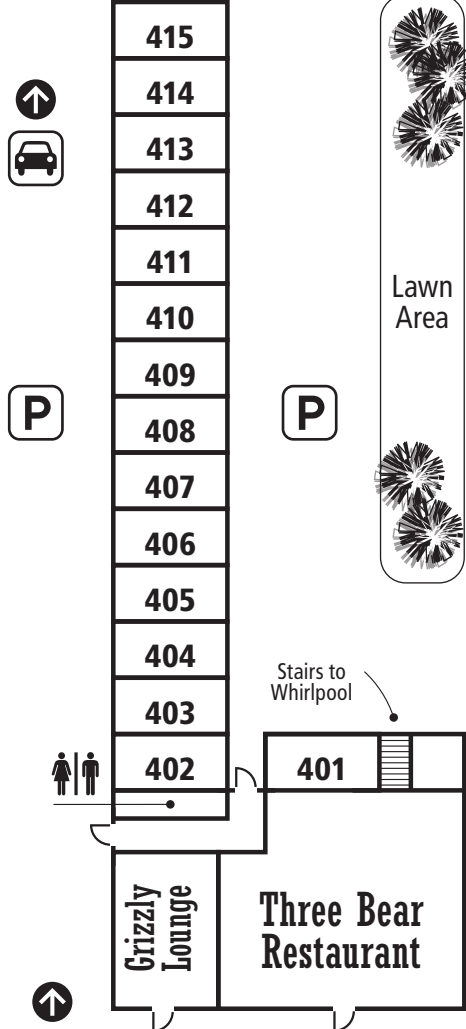

Three Bear Lodge and restaurant

In Case of Emergency Dial
406-646-7353

or
911

Auxiliary Conference Rooms

Snowmobile Pick-up

Winter Snowmobile Headquarters

(Map not to scale)

Electric Street

Second Floor / Lodge

- Legend of Exhibits**
- E1) Legacy of the White Shirt
 - E2) Recycling Material Display
 - E3) Pictorial Timeline of Three Bear Lodge
 - E4) Historic Rock Display

B E4

Little Bear Conf Rm (108)

First Floor / Lodge

Motel

Yellowstone Ave

Dunraven Street