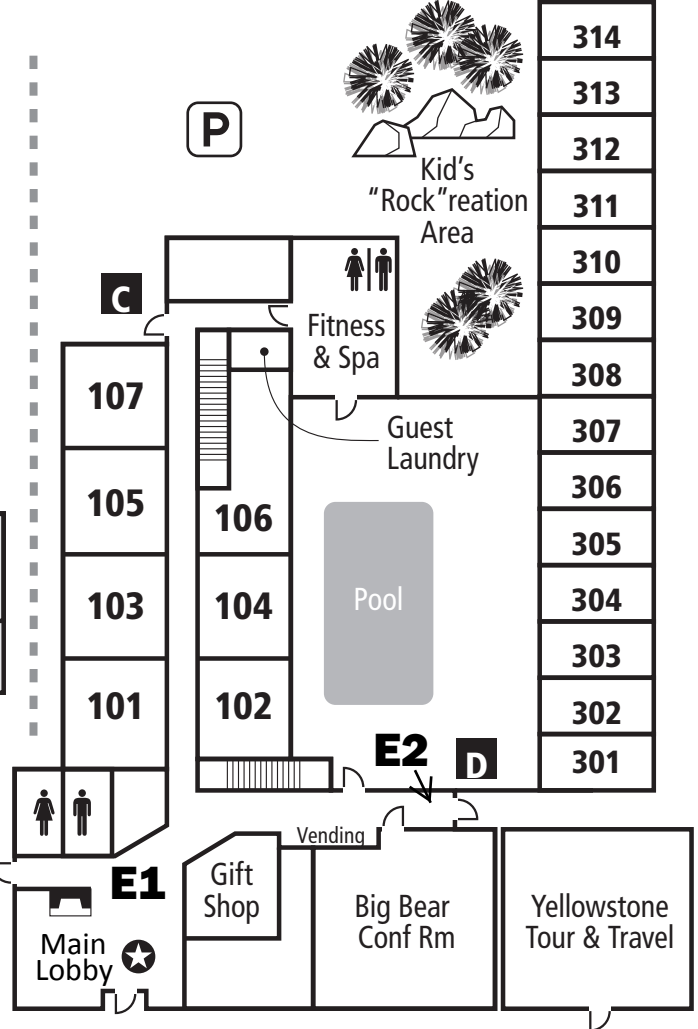

Three Bear Lodge and restaurant

In Case of Emergency Dial
406-646-7353

or
911

Auxiliary Conference Rooms

Snowmobile Pick-up

Winter Snowmobile Headquarters

(Map not to scale)

Electric Street

Second Floor / Lodge

- Legend of Exhibits**
- E1) Legacy of the White Shirt
 - E2) Recycling Material Display
 - E3) Pictorial Timeline of Three Bear Lodge
 - E4) Historic Rock Display

B E4

Little Bear Conf Rm (108)

First Floor / Lodge

Motel

Yellowstone Ave

Dunraven Street