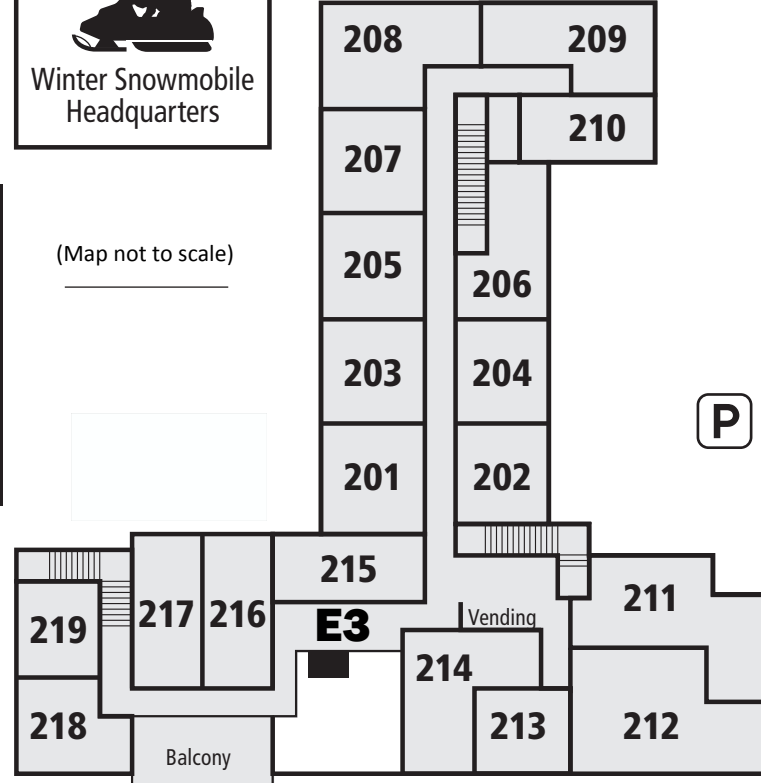

Three Bear Lodge and restaurant

In Case of Emergency Dial
406-646-7353

or
911

Auxiliary Conference Rooms

Snowmobile Pick-up

Winter Snowmobile Headquarters

(Map not to scale)

Electric Street

Second Floor / Lodge

- Legend of Exhibits**
- E1) Legacy of the White Shirt
 - E2) Recycling Material Display
 - E3) Pictorial Timeline of Three Bear Lodge
 - E4) Historic Rock Display

B E4

Little Bear Conf Rm (108)

First Floor / Lodge

Motel

Yellowstone Ave

Dunraven Street