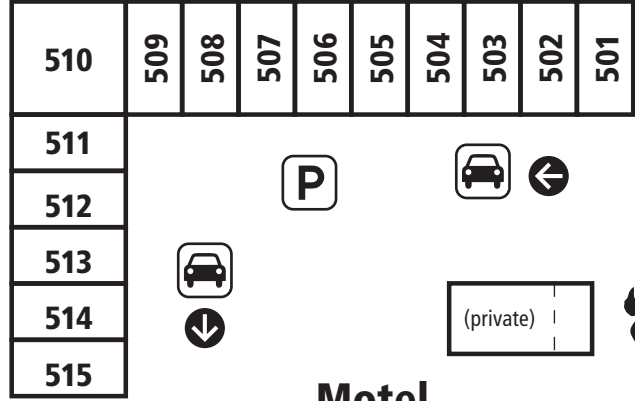

Second Floor / Lodge

- Legend of Exhibits**
- E1) Legacy of the White Shirt
 - E2) Recycling Material Display
 - E3) Pictorial Timeline of Three Bear Lodge
 - E4) Historic Rock Display

B E4

Little Bear Conf Rm (108)

First Floor / Lodge

Motel

Yellowstone Ave

Dunraven Street